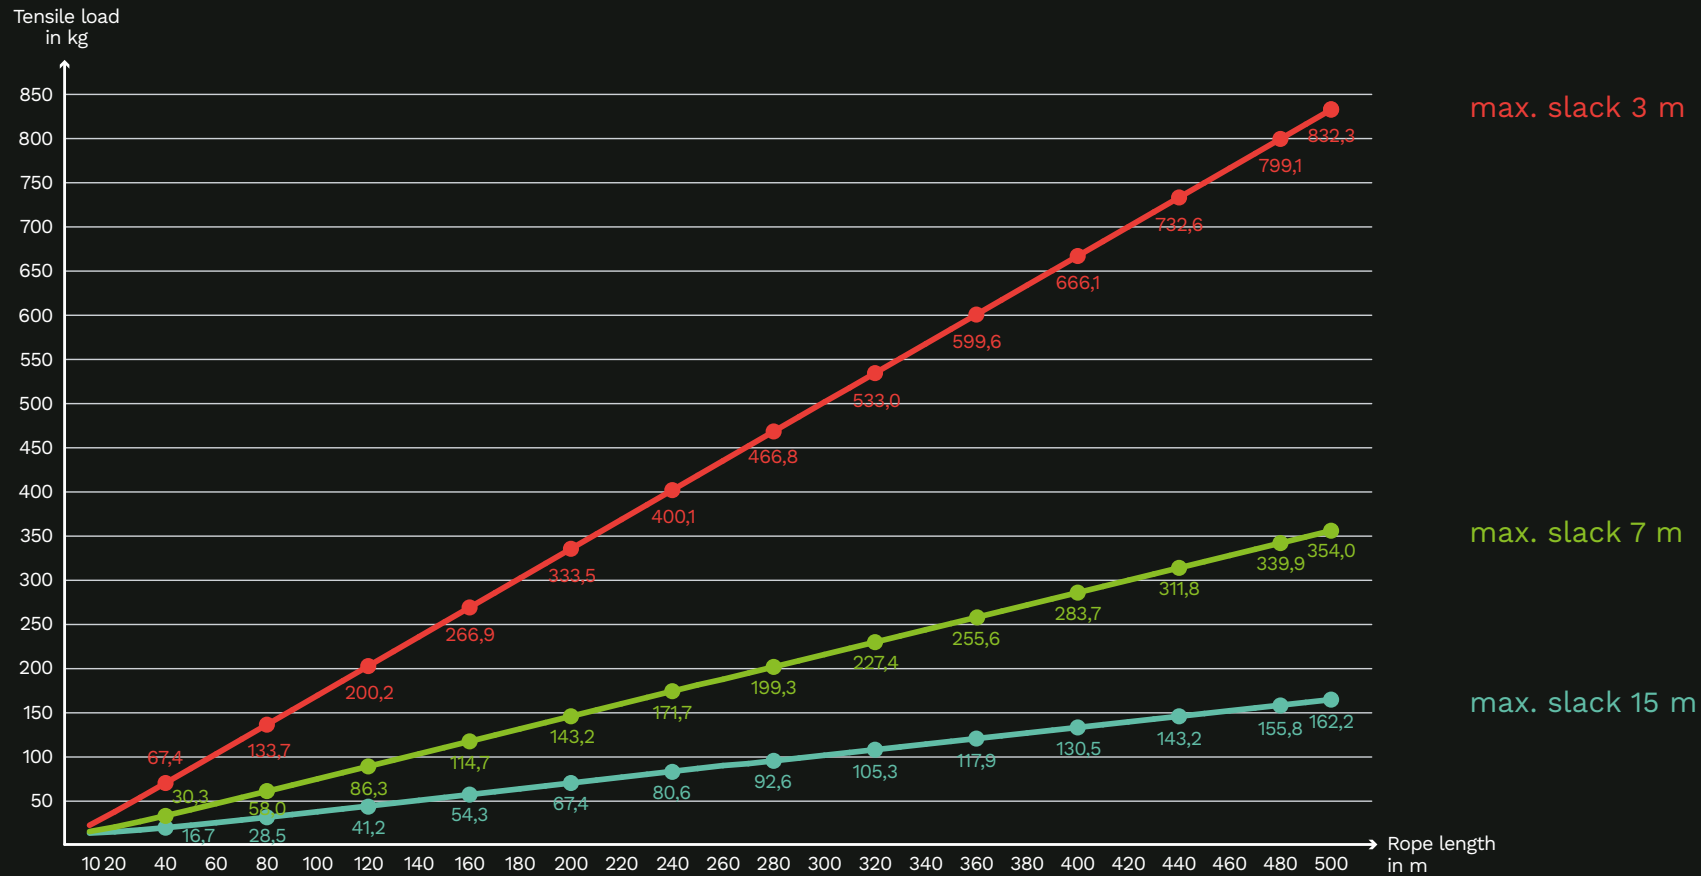

REQUIREMENTS

2 suspension points (per rope) with static expertise for horizontal tensile load (depending on length and tension of the rope - see diagram).